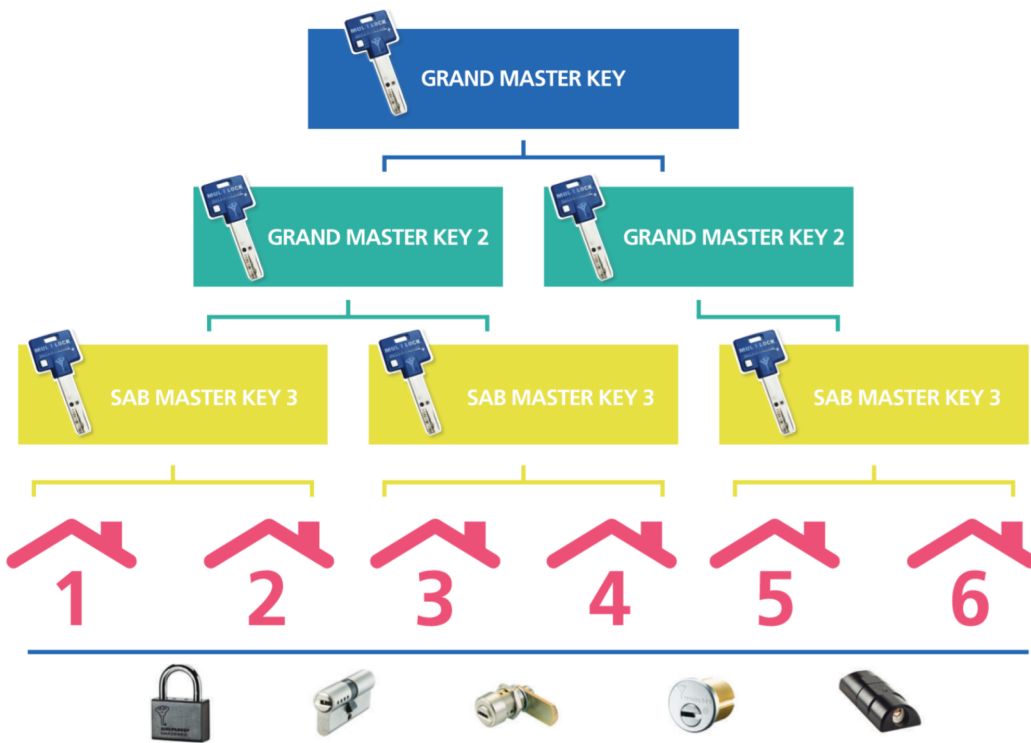

One key turn disables contractor's access
for homeowner peace-of-mind

INTERACTIVE[®]+

CLASSICPRO[™]

Integrator[®]

Modular Profile Cylinder

Create the right-sized cylinder on-the-spot
and save time and cost

INTERACTIVE[®]+

CLASSICPRO[™]

BS – Break Secure

Deter burglars with a visible, enhanced
snap-resistant cylinder

INTERACTIVE[®]+

CLASSICPRO[™]

Integrator[®]

BSxp – Break Secure XP

The first snap-resistant cylinder to meet
the UK's toughest standards

Integrator®

Master Key System

One key. Endless possibilities

INTERACTIVE+

CLASSICPRO™

Integrator®

Unique Mechanical Features

- **Interlocking cam**
An extra protection against extraction pulling attempt
- **Reinforcement Bar**
Enhanced resistance to extraction attack (pull attack protection)
- **Emergency function**
Operated with keys inserted and rotated on opposite sides, enabling both sides to be permanently operational
- **School function**
Set the thumb turn to open-only function
- **Anti ligature**
Innovative thumb turn with emergency override mechanism, specially designed to address the risk of self-harm within psychiatric and probationary facilities